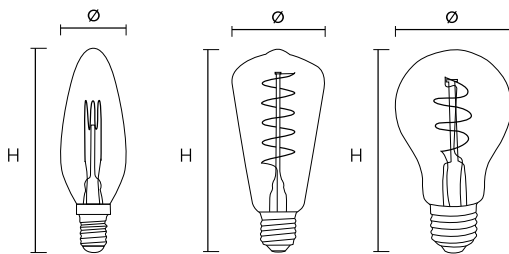

# Aztex High CRI LED Soft Coil Candle/GLS/Squirrel Cage

- Special extended filament to replicate traditional vintage amber glow
- High CRI to ensure brightly coloured products are displayed to their full potential
- Over 90% energy saving compared to incandescent vintage lamps
- Widely used in the hospitality sector and domestically alike
- Amber glass coating for decorative vintage look
- Ideal for creating mood lighting

### 3 Year Silver Warranty

Code	Lamp Type	Temp	Lm	ØxH (mm)
Dimmable				
60027	4W LED Vintage Soft Coil Vertical Filament Candle - SES, Dimmable, Amber			35x95
60015	4W LED Vintage Soft Coil Vertical Filament GLS - ES, Dimmable, Amber			60x115
60016	4W LED Vintage Soft Coil Vertical Filament GLS - BC, Dimmable, Amber	1800K	150	60x115
60017	4W LED Vintage Soft Coil Vertical Filament Squirrel Cage - ES, Dimmable, Amber			64x140
60018	4W LED Vintage Soft Coil Vertical Filament Squirrel Cage - BC, Dimmable, Amber			64x140